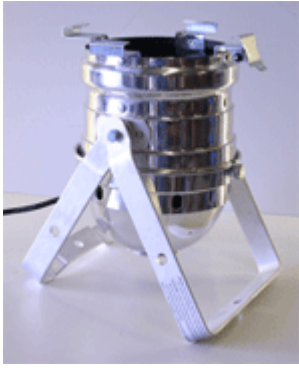

Par 56 300w Short Nose Floor Par Can - Chrome

This is the floor fitting with a double bracket that can be placed on stage or used as an up-lighter with the benefit of being able to be directed at any angle.

Can be supplied with a 2 inch hook clamp and safety bond for fitting to a lighting bar.

Fitted with a 15A round pin plug,

Square gel frames are included.

Lamp: 300w medium beam.

Colour:- Chrome

Gel filters available on request.

It is manufactured from thick gauge aluminium for maximum durability and with high quality components, these all contribute to the longevity of the product.